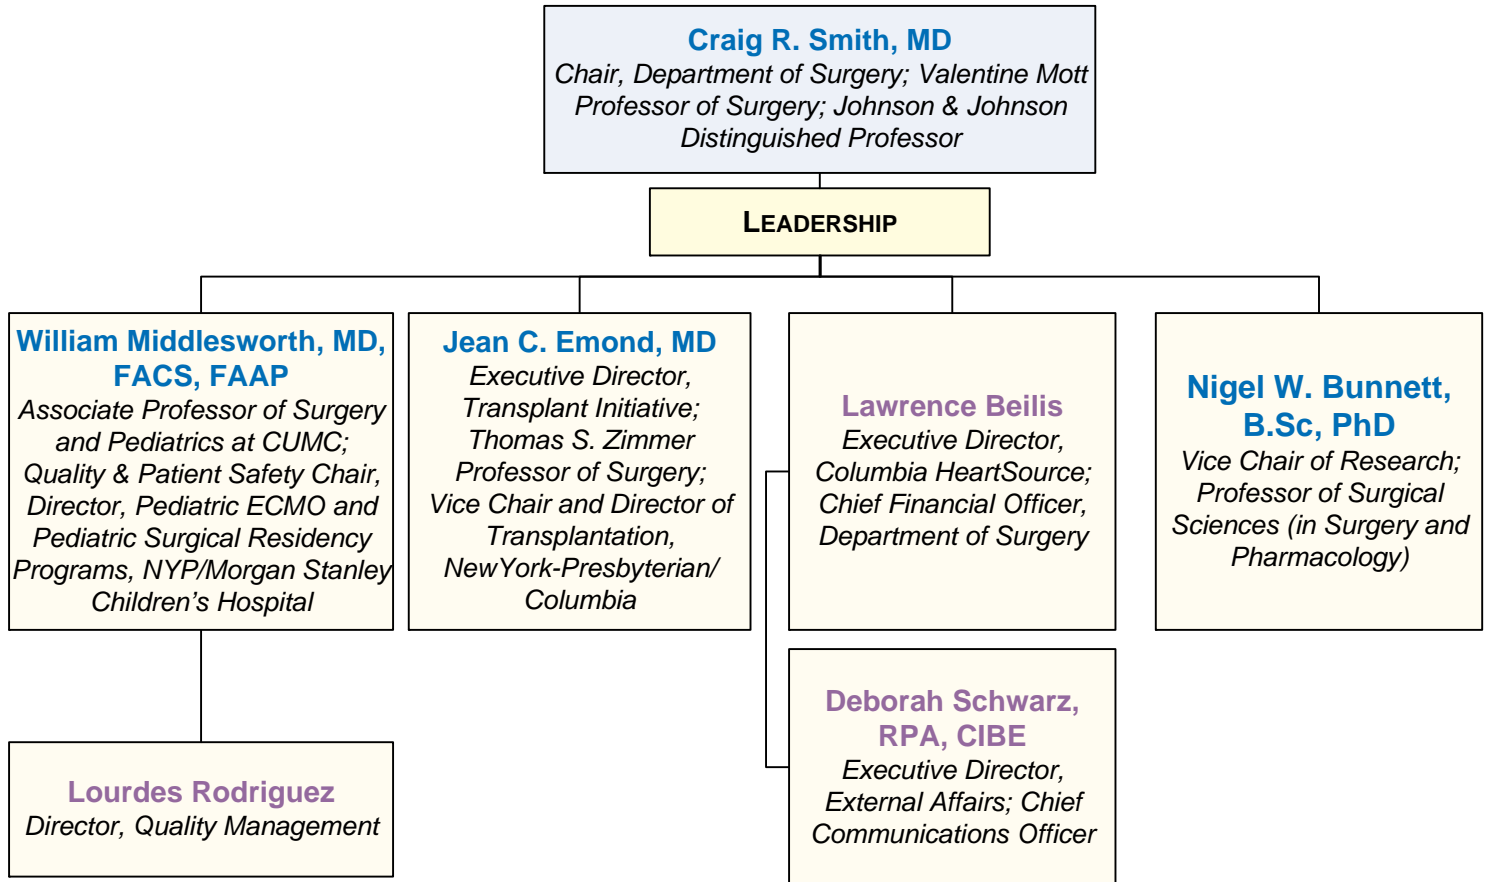

DEPARTMENT OF SURGERY LEADERSHIP

- Department of Surgery Faculty
- Affiliated Columbia & Cornell Faculty
- Directors
- PAs, NPs, and Nurse Coordinators
- Coordinators, Administrators, Managers, and Specialists

Craig R. Smith, MD
 Chair, Department of Surgery; Valentine Mott
 Professor of Surgery; Johnson & Johnson
 Distinguished Professor

LEADERSHIP

DEPARTMENT OF SURGERY LEADERSHIP

- Department of Surgery Faculty
- Affiliated Columbia & Cornell Faculty
- Directors
- PAs, NPs, and Nurse Coordinators
- Coordinators, Administrators, Managers, and Specialists