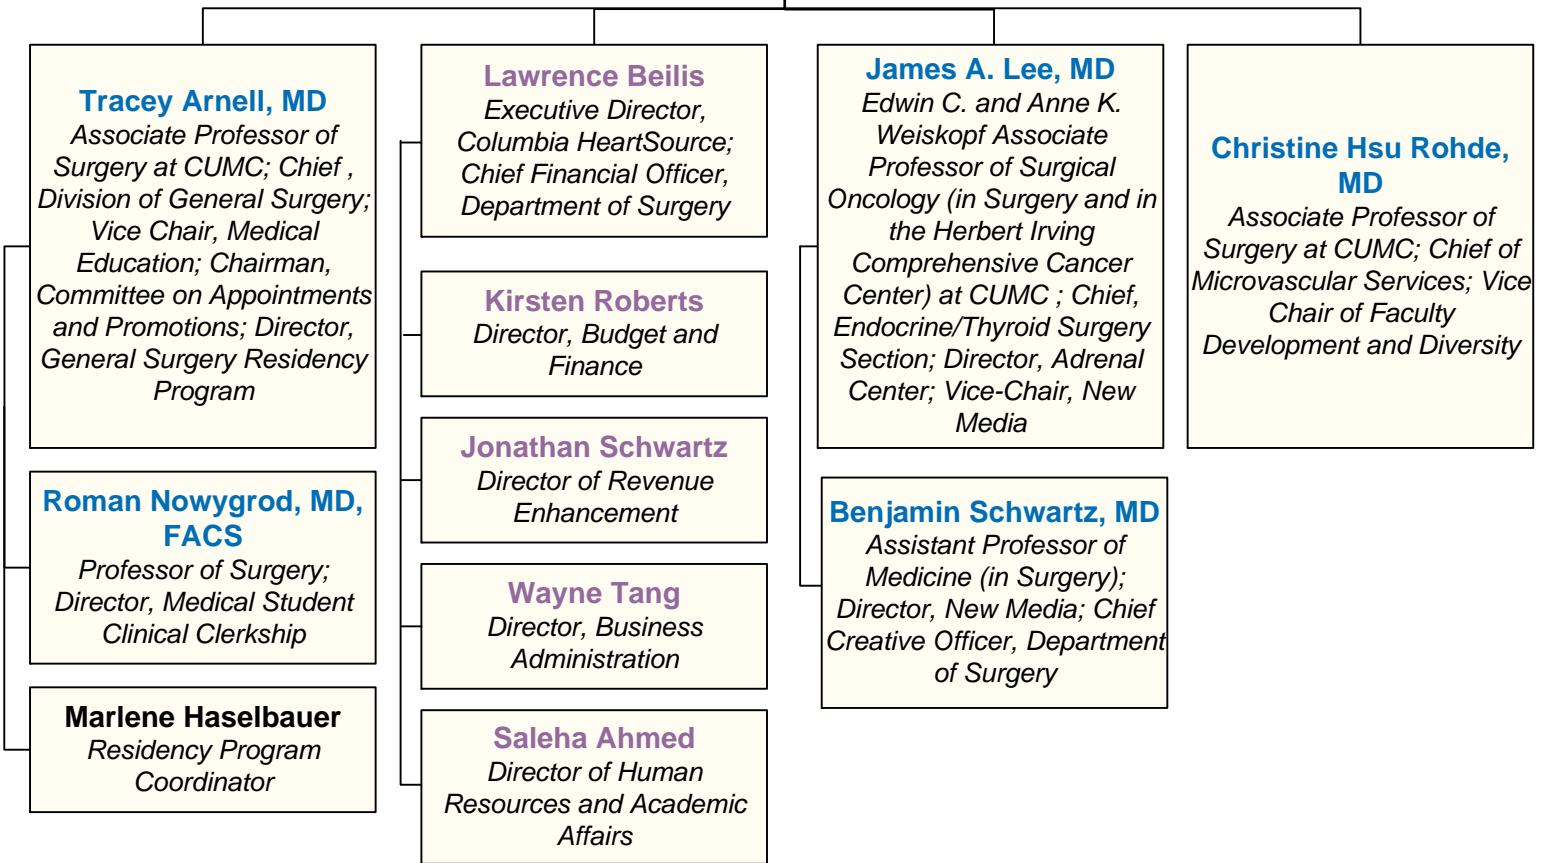

DEPARTMENT OF SURGERY LEADERSHIP

- Department of Surgery Faculty
- Affiliated Columbia & Cornell Faculty
- Directors
- PAs, NPs, and Nurse Coordinators
- Coordinators, Administrators, Managers, and Specialists

Craig R. Smith, MD
 Chair, Department of Surgery; Valentine Mott
 Professor of Surgery; Johnson & Johnson
 Distinguished Professor

LEADERSHIP

DEPARTMENT OF SURGERY LEADERSHIP

- Department of Surgery Faculty
- Affiliated Columbia & Cornell Faculty
- Directors
- PAs, NPs, and Nurse Coordinators
- Coordinators, Administrators, Managers, and Specialists